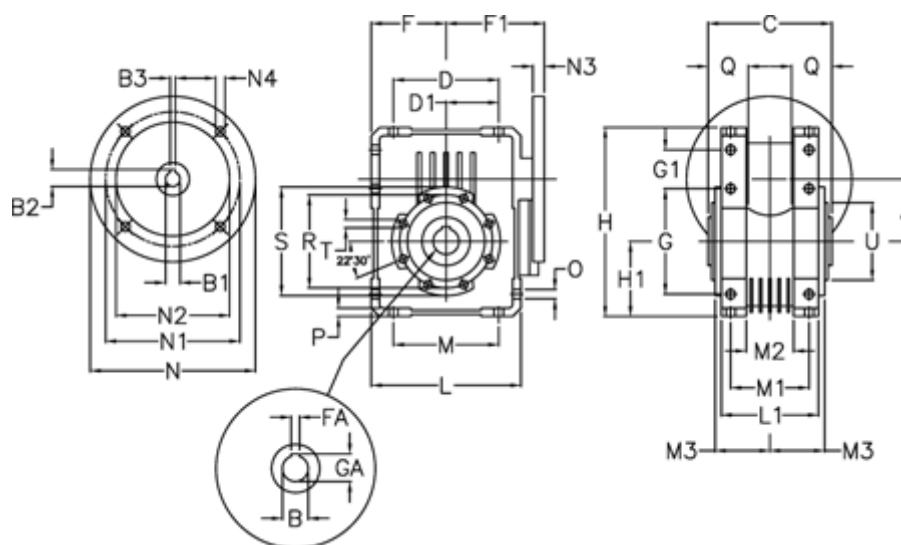

Article number: 392207500774536

Description: Worm Gear with Torque Limiter
W75 L2-U-7-P112B5

Measures

A = 75	F = 87	L = 174	N2 = 180	T = M8x14
B = 30	F1 = 120	L1 = 104	N3 = 13	U = 90
B1 E7 = 28	FA = 8	M = 126	N4 = 12.5	
B2 = 31.3	G = 126	M1 = 82	O = 10.5	
B3 H9 = 8	G1 = 46.5	M2 = 44	P = 9	
C = 127	GA = 33.3	M3 = 58.5	Q = 40	
D = 109.5	H = 220.5	N = 250	R = 110	
D1 = 46.5	H1 = 87	N1 = 215	S = 125	